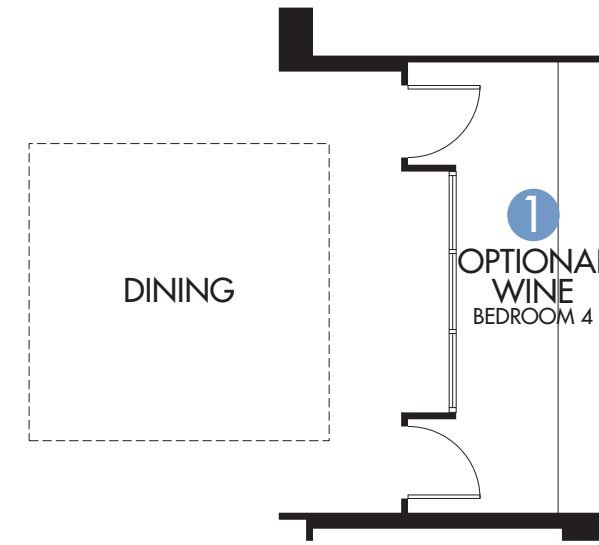

Optional Bar

Optional Wine

Optional Flex

Main Floor

Optional Shower at Bath 4

Optional Prep Kitchen

Optional Hobby

Optional Shower at Bath 3

The New Home Company
 Topaz
 Plan 2BR
 Original: 4-28-17
 Revised: 6-29-17
 Revised: 8-8-17
 Revised: 3-8-18
 Revised: 4-11-18
 Revised: 4-18-18
 Revised: 5-4-18
 Revised: 8-6-18