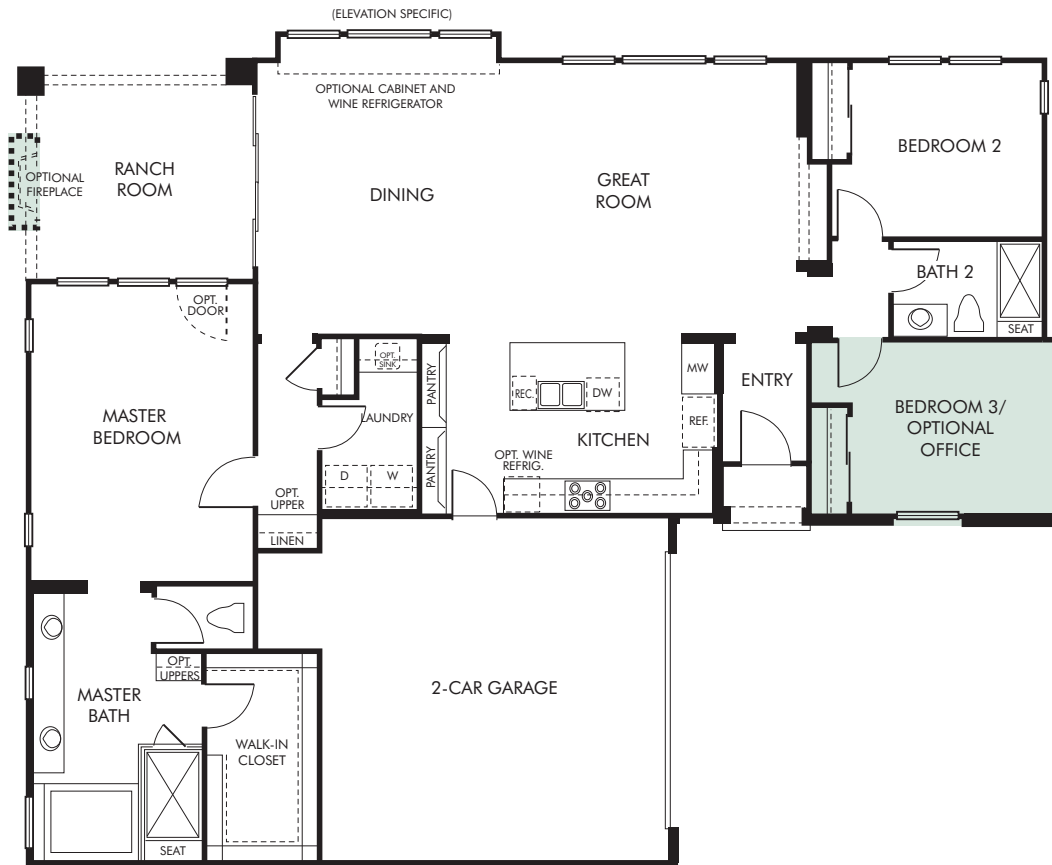

Avocet at Esencia by CalAtlantic Homes

Residence One R - 1,473 to 1,509

2 Bed | 2 Bath | 2 Car Garage

SINGLE STORY

Avocet at Esencia by CalAtlantic Homes

Residence One XB - 1,937

2 Bed | 2 Bath | 2 Car Garage

FIRST FLOOR

SECOND FLOOR

Avocet at Esencia by CalAtlantic Homes

# Residence Two R - 1,697 to 1,718

2 Bed | 2 Bath | 2 Car Garage

SINGLE STORY

**Avocet**  
AT ESENCIA

  
**RANCHO MISSION VIEJO®**

Avocet at Esencia by CalAtlantic Homes

Residence Three - 1,778 to 1,798

3 Bed | 2 Bath | 2 Car Garage