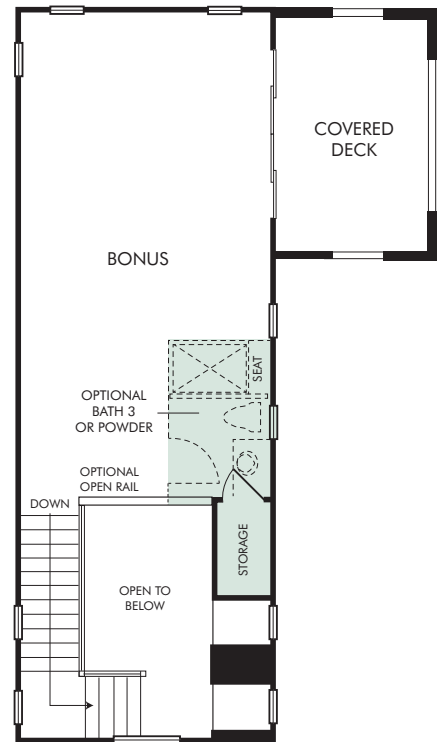

Avocet at Esencia by CalAtlantic Homes

Residence One R - 1,473 to 1,509

2 Bed | 2 Bath | 2 Car Garage

SINGLE STORY

Avocet at Esencia by CalAtlantic Homes

Residence One XB - 1,937

2 Bed | 2 Bath | 2 Car Garage

FIRST FLOOR

SECOND FLOOR

Avocet at Esencia by CalAtlantic Homes

# Residence Two R - 1,697 to 1,718

2 Bed | 2 Bath | 2 Car Garage

SINGLE STORY

**Avocet**  
AT ESENCIA

  
**RANCHO MISSION VIEJO®**

Avocet at Esencia by CalAtlantic Homes

Residence Three - 1,778 to 1,798

3 Bed | 2 Bath | 2 Car Garage