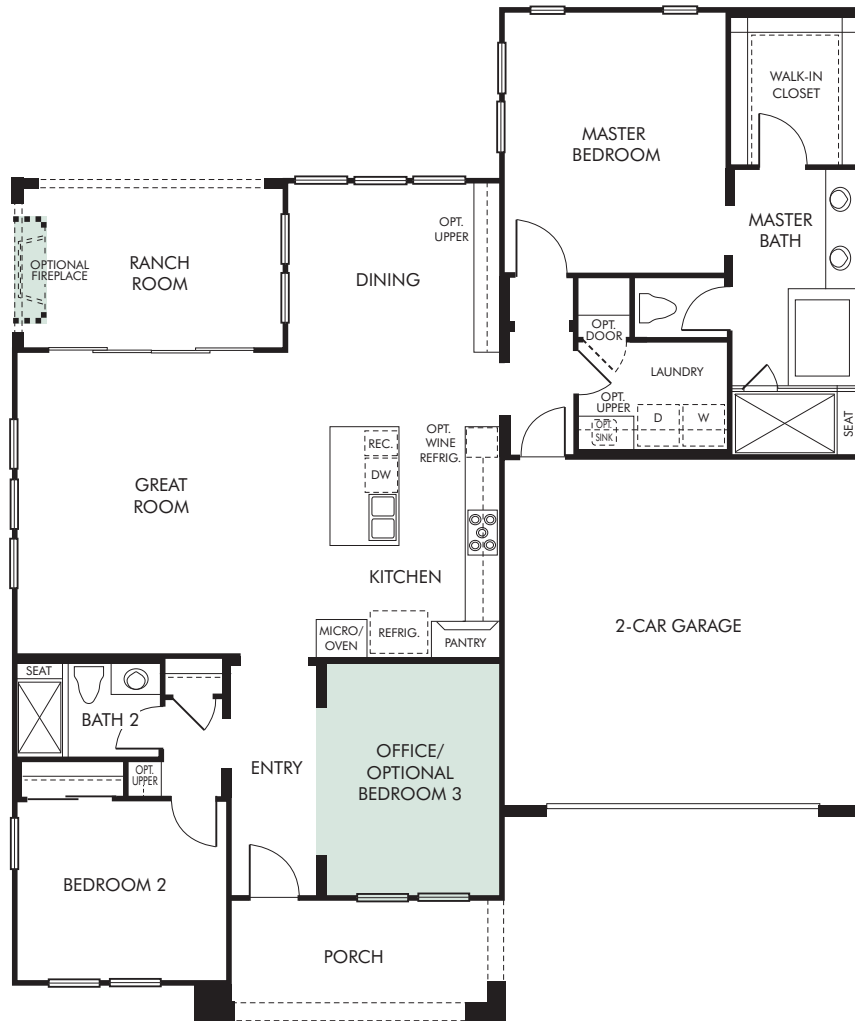

Avocet at Esencia by CalAtlantic Homes

Residence One R - 1,473 to 1,509

2 Bed | 2 Bath | 2 Car Garage

SINGLE STORY

Avocet at Esencia by CalAtlantic Homes

Residence One XB - 1,937

2 Bed | 2 Bath | 2 Car Garage

FIRST FLOOR

SECOND FLOOR

Avocet at Esencia by CalAtlantic Homes

# Residence Two R - 1,697 to 1,718

2 Bed | 2 Bath | 2 Car Garage

SINGLE STORY

**Avocet**  
AT ESENCIA

  
**RANCHO MISSION VIEJO®**

Avocet at Esencia by CalAtlantic Homes

Residence Three - 1,778 to 1,798

3 Bed | 2 Bath | 2 Car Garage