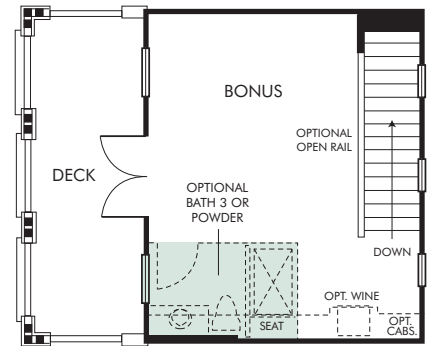

Avocet at Esencia by CalAtlantic Homes

Residence Three XR - 2,110

3 Bed | 2 Bath | 2 Car Garage

FIRST FLOOR

SECOND FLOOR