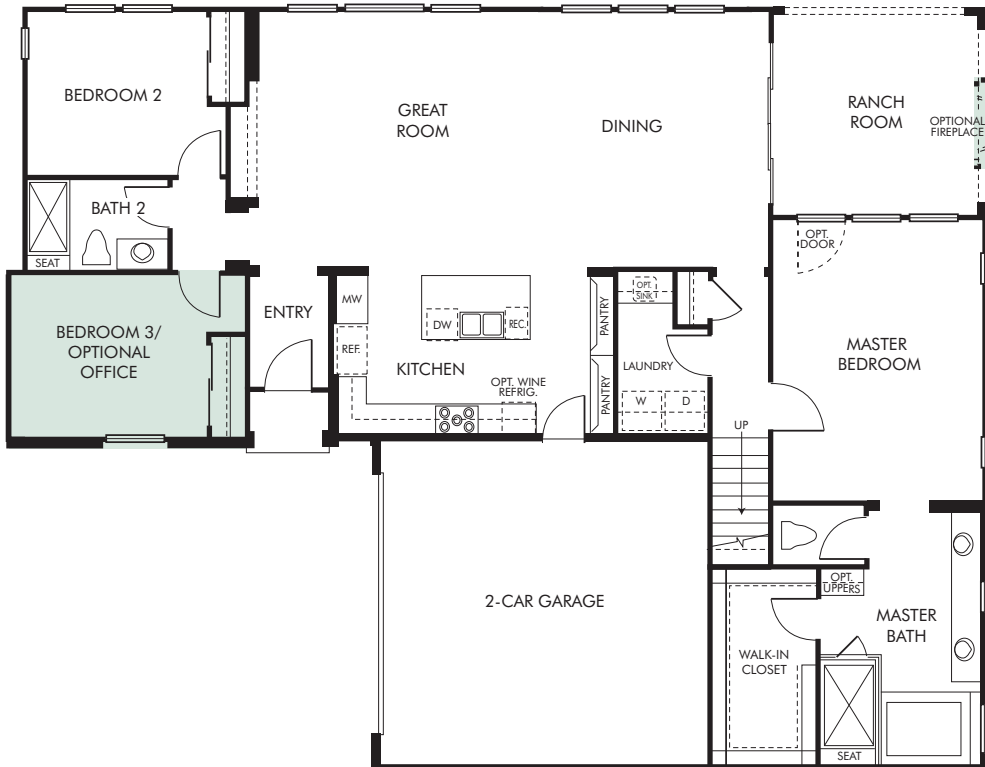

Avocet at Esencia by CalAtlantic Homes

Residence Three XR - 2,110

3 Bed | 2 Bath | 2 Car Garage

FIRST FLOOR

SECOND FLOOR