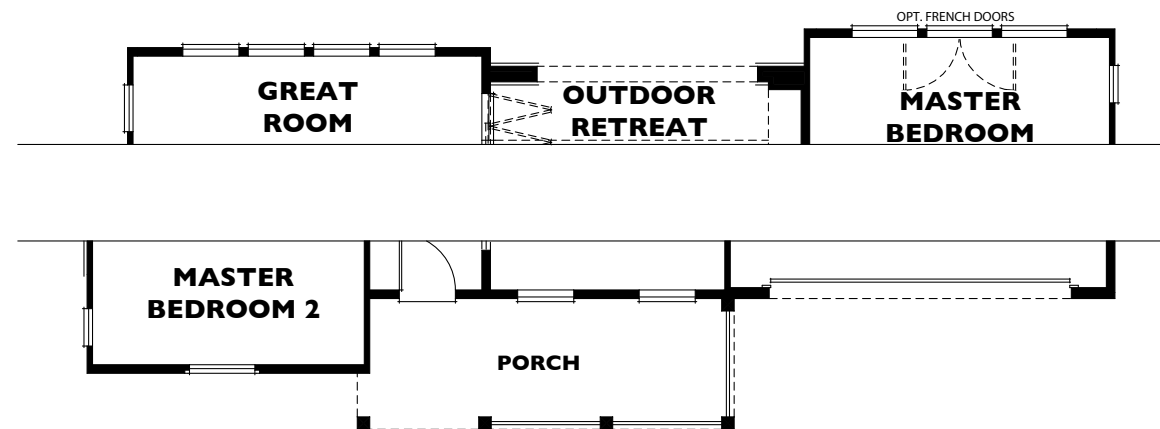

Residence 1A

Residence 1B

Residence 1C

Optional Large Shower
At Master Bath

Optional Dry-Off
At Master Bath

Optional Tub
At Master Bath

Optional Fireplace
At Outdoor Living

Optional Folding Doors
At Outdoor Living

Optional Shower
At Powder Room

Optional Bedroom 3 w/ Bath 3
llo Den

Optional Office
llo Den

Optional Fireplace
At Great Room

Optional Smaller Island
At Kitchen

Optional 42" Wide Tub
At Bath 2