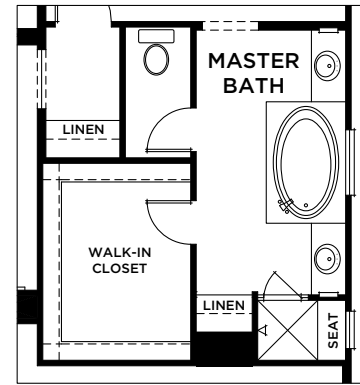

Residence 1A

Residence 1B

Residence 1C

Optional Large Shower
At Master Bath

Optional Dry-Off
At Master Bath

Optional Tub
At Master Bath

Optional Fireplace
At Outdoor Living

Optional Folding Doors
At Outdoor Living

Optional Shower
At Powder Room

Optional Bedroom 3 w/ Bath 3
llo Den

Optional Office
llo Den

Optional Fireplace
At Great Room

Optional Smaller Island
At Kitchen

Optional 42" Wide Tub
At Bath 2