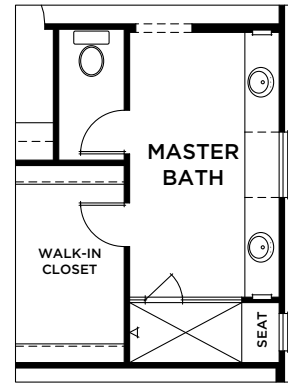

Residence 1A

Residence 1B

Residence 1C

Optional Large Shower
At Master Bath

Optional Dry-Off
At Master Bath

Optional Tub
At Master Bath

Optional Fireplace
At Outdoor Living

Optional Folding Doors
At Outdoor Living

Optional Shower
At Powder Room

Optional Bedroom 3 w/ Bath 3
llo Den

Optional Office
llo Den

Optional Fireplace
At Great Room

Optional Smaller Island
At Kitchen

Optional 42" Wide Tub
At Bath 2