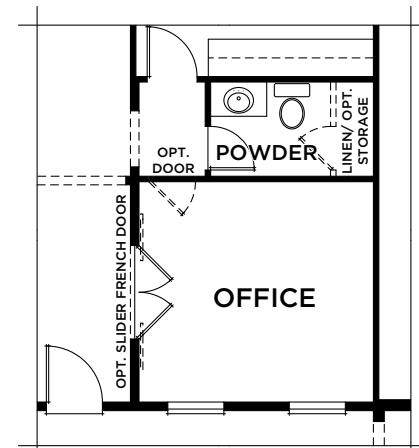

Residence 1A

Residence 1B

Residence 1C

Optional Large Shower
At Master Bath

Optional Dry-Off
At Master Bath

Optional Tub
At Master Bath

Optional Fireplace
At Outdoor Living

Optional Folding Doors
At Outdoor Living

Optional Shower
At Powder Room

Optional Bedroom 3 w/ Bath 3
llo Den

Optional Office
llo Den

Optional Fireplace
At Great Room

Optional Smaller Island
At Kitchen

Optional 42" Wide Tub
At Bath 2