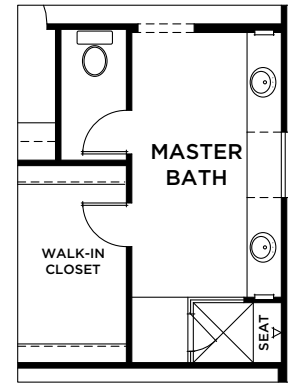

Residence 1A

Residence 1B

Residence 1C

Optional Large Shower
At Master Bath

Optional Dry-Off
At Master Bath

Optional Tub
At Master Bath

Optional Fireplace
At Outdoor Living

Optional Folding Doors
At Outdoor Living

Optional Shower
At Powder Room

Optional Bedroom 3 w/ Bath 3
llo Den

Optional Office
llo Den

Optional Fireplace
At Great Room

Optional Smaller Island
At Kitchen

Optional 42" Wide Tub
At Bath 2