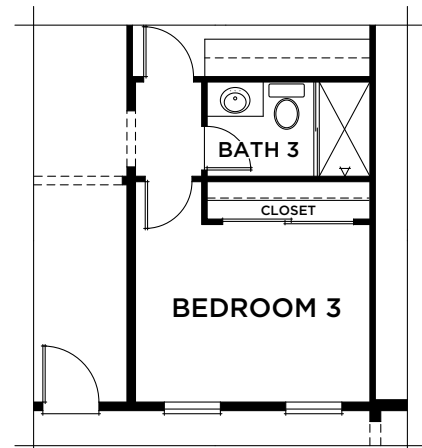

Residence 1A

Residence 1B

Residence 1C

Optional Large Shower
At Master Bath

Optional Dry-Off
At Master Bath

Optional Tub
At Master Bath

Optional Fireplace
At Outdoor Living

Optional Folding Doors
At Outdoor Living

Optional Shower
At Powder Room

Optional Bedroom 3 w/ Bath 3
llo Den

Optional Office
llo Den

Optional Fireplace
At Great Room

Optional Smaller Island
At Kitchen

Optional 42" Wide Tub
At Bath 2