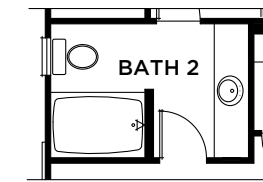

Residence 1A

Residence 1B

Residence 1C

Optional Large Shower
At Master Bath

Optional Dry-Off
At Master Bath

Optional Tub
At Master Bath

Optional Fireplace
At Outdoor Living

Optional Folding Doors
At Outdoor Living

Optional Shower
At Powder Room

Optional Bedroom 3 w/ Bath 3
llo Den

Optional Office
llo Den

Optional Fireplace
At Great Room

Optional Smaller Island
At Kitchen

Optional 42" Wide Tub
At Bath 2