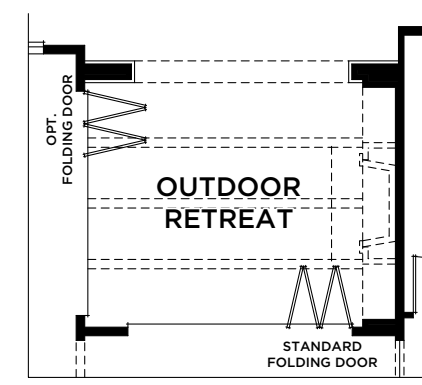

Residence 1A

Residence 1B

Residence 1C

Optional Large Shower
At Master Bath

Optional Dry-Off
At Master Bath

Optional Tub
At Master Bath

Optional Fireplace
At Outdoor Living

Optional Folding Doors
At Outdoor Living

Optional Shower
At Powder Room

Optional Bedroom 3 w/ Bath 3
llo Den

Optional Office
llo Den

Optional Fireplace
At Great Room

Optional Smaller Island
At Kitchen

Optional 42" Wide Tub
At Bath 2