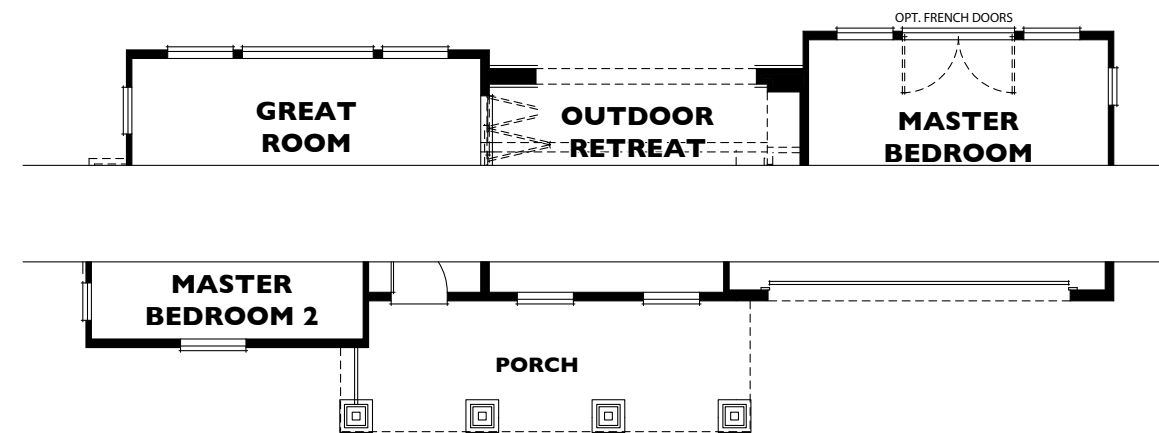

Residence 1A

Residence 1B

Residence 1C

Optional Large Shower
At Master Bath

Optional Dry-Off
At Master Bath

Optional Tub
At Master Bath

Optional Fireplace
At Outdoor Living

Optional Folding Doors
At Outdoor Living

Optional Shower
At Powder Room

Optional Bedroom 3 w/ Bath 3
llo Den

Optional Office
llo Den

Optional Fireplace
At Great Room

Optional Smaller Island
At Kitchen

Optional 42" Wide Tub
At Bath 2