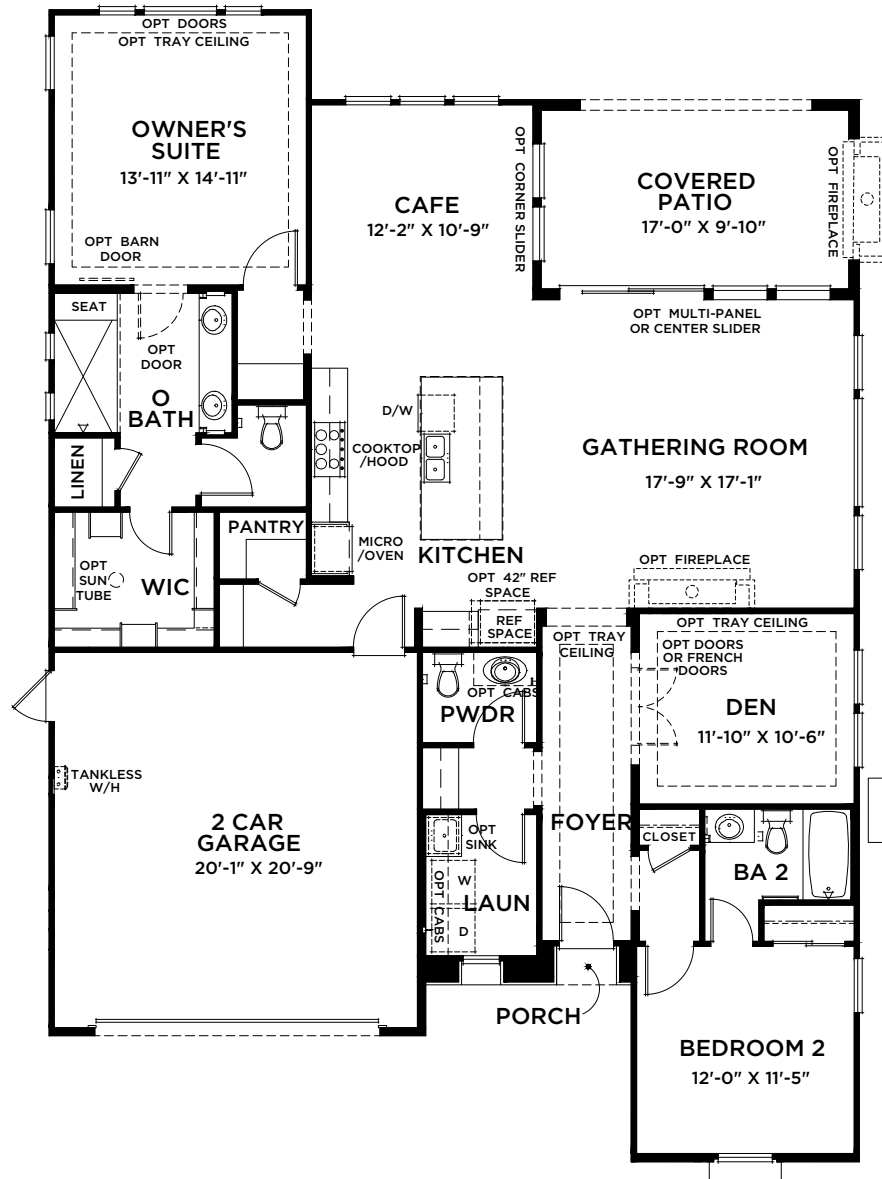

# Esencia AQ15 @ Rancho Mission Viejo

N/A

Plan 1

4225.400

## Floor Plan - Elevation 'A'

DRAWING NOT TO SCALE

WIDTH 45'-0"  
DEPTH 64'-0"

ZONE  
West

SQ FT 1,827

May 18, 2017 02:14 PM