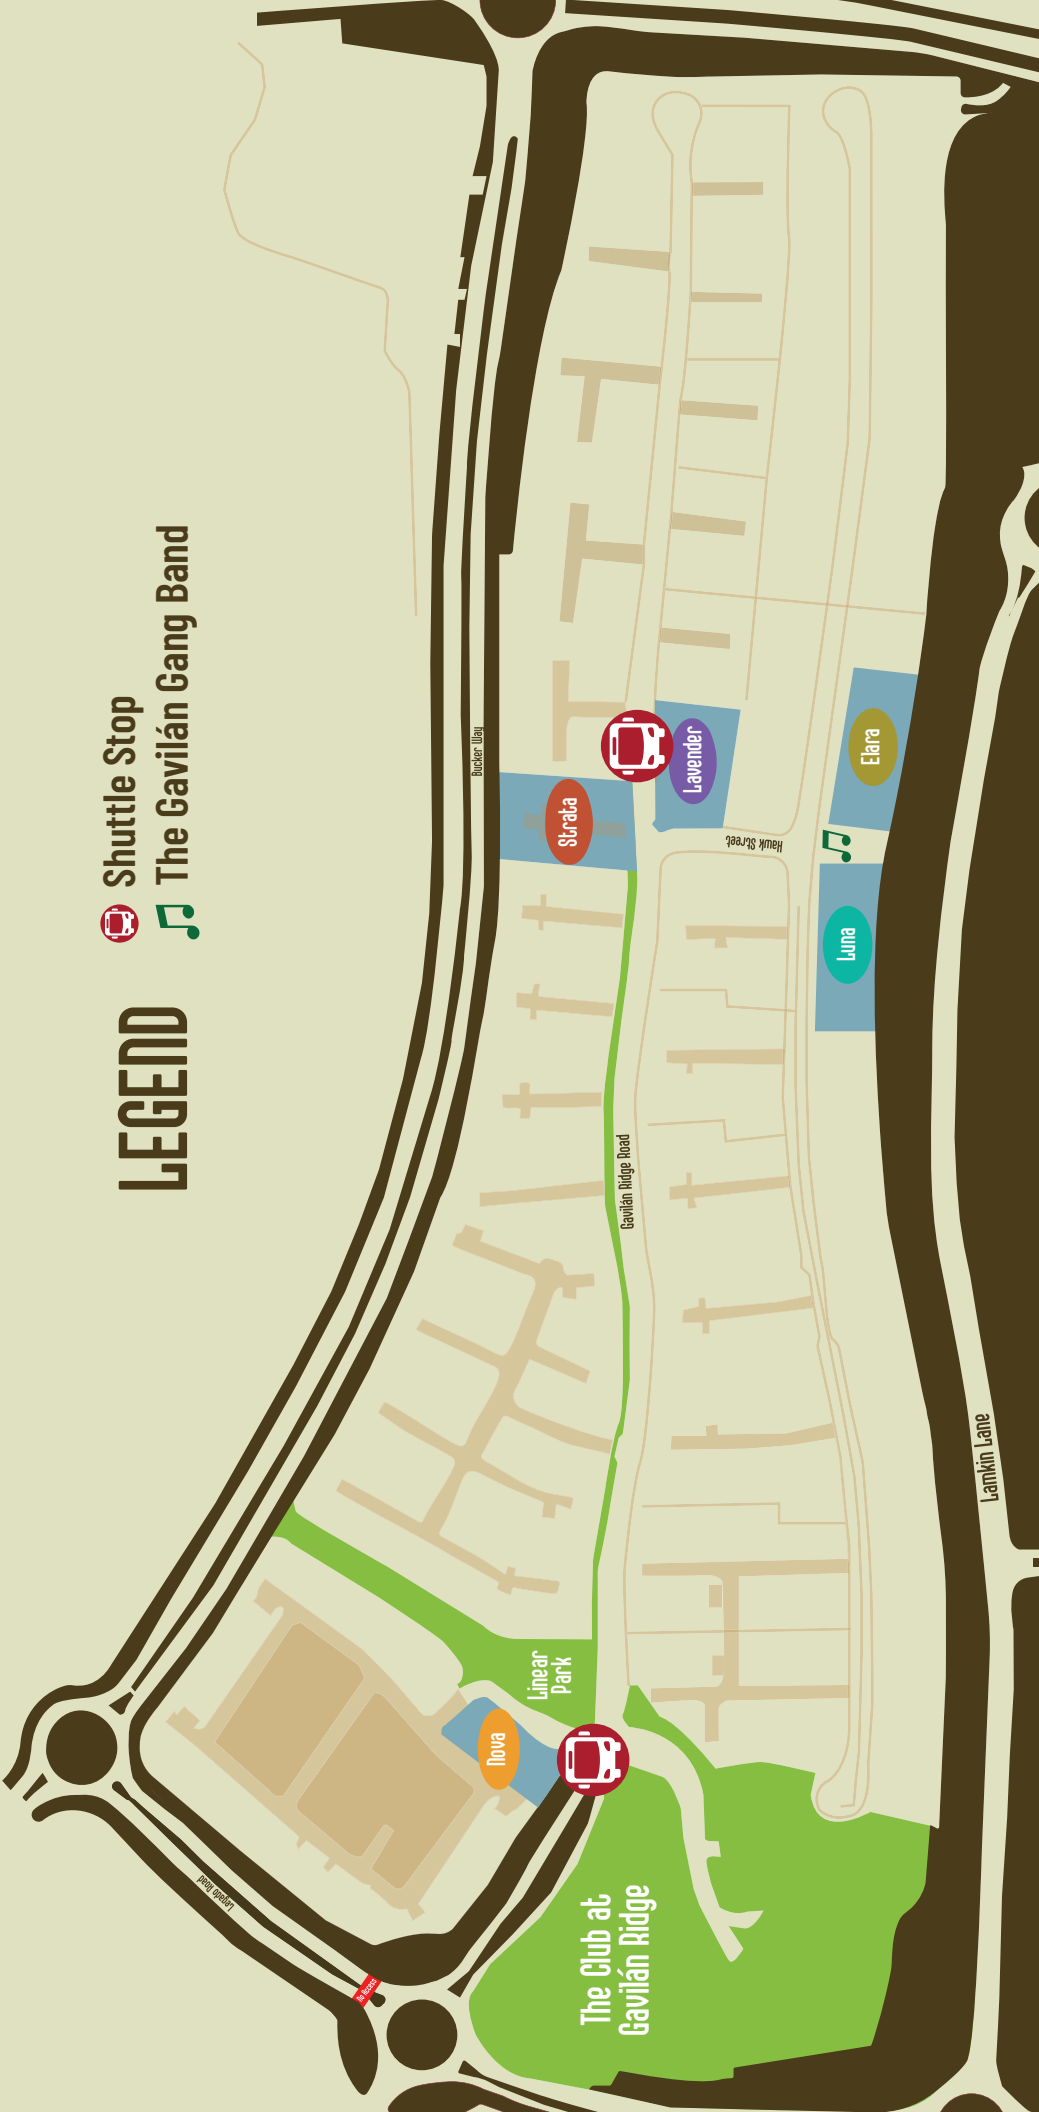

## ARRIVAL

**30225 Ranch Canyon,  
Rancho Mission Viejo, CA 92694  
(949) 768-1882**

**Arrive at Ranch Camp to check-in.**

- Pick up a tote bag & Gavilán Ridge brochure, detailing all amenities exclusive to 55+ residents and details of the 55+ Neighborhoods.
- Grab a Food Truck voucher (\$10 value, while supplies last) & complimentary sweet treat.
- Visit with real Gavilán Resident Ambassadors to learn about life on The Ranch.
- Visit various Gavilán Club booths, including Pickleball, Yoga, and Dancing Divas and Dudes.

## DIRECTIONS TO THE VILLAGE OF GAVILÁN RIDGE FROM RANCH CAMP

Due to limited parking it is recommended to use The Ranch's shuttle service which will be circulating from Ranch Camp to the model homes with a drive-by of The Club at Gavilán Ridge construction progress.

## SHUTTLE STOPS

- First Stop in front of Lavender
- Second Stop in front of Nova

The Gavilán Gang Band will be performing at the park between Del Webb's Luna and Elara model homes.

***See Reverse for Shuttle Stops and Models Available to View >***

# LEGEND

 Shuttle Stop  
 The Gavilán Gang Band